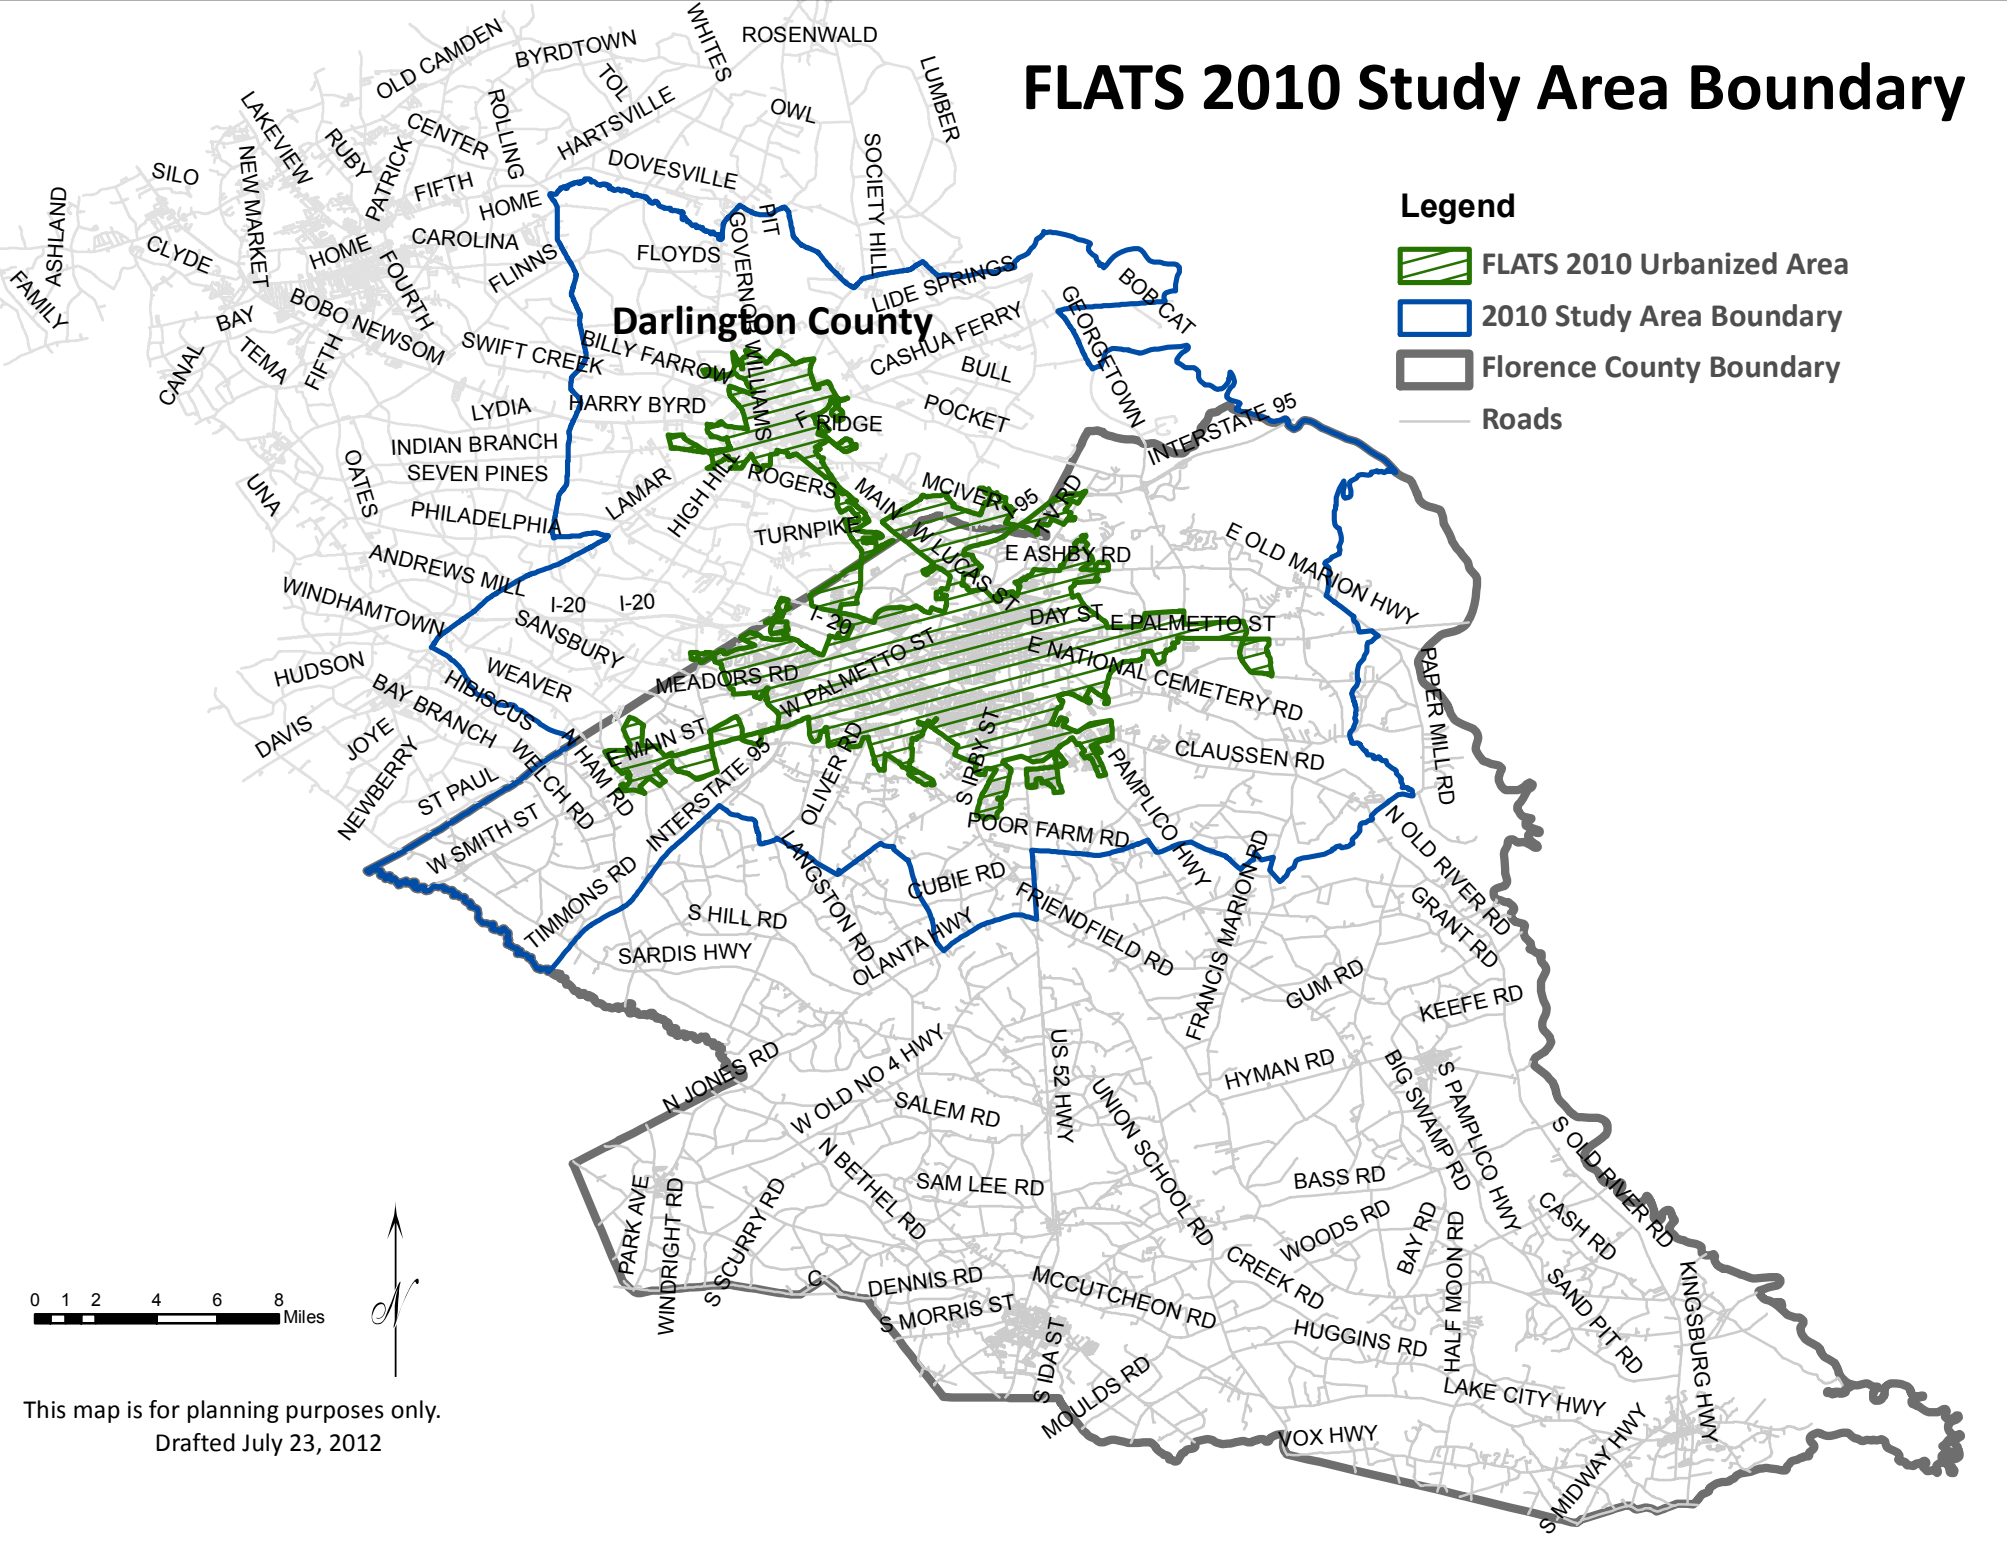

# FLATS 2010 Study Area Boundary

### Legend

-  FLATS 2010 Urbanized Area
-  2010 Study Area Boundary
-  Florence County Boundary
-  Roads

Darlington County

0 1 2 4 6 8 Miles

This map is for planning purposes only.  
Drafted July 23, 2012